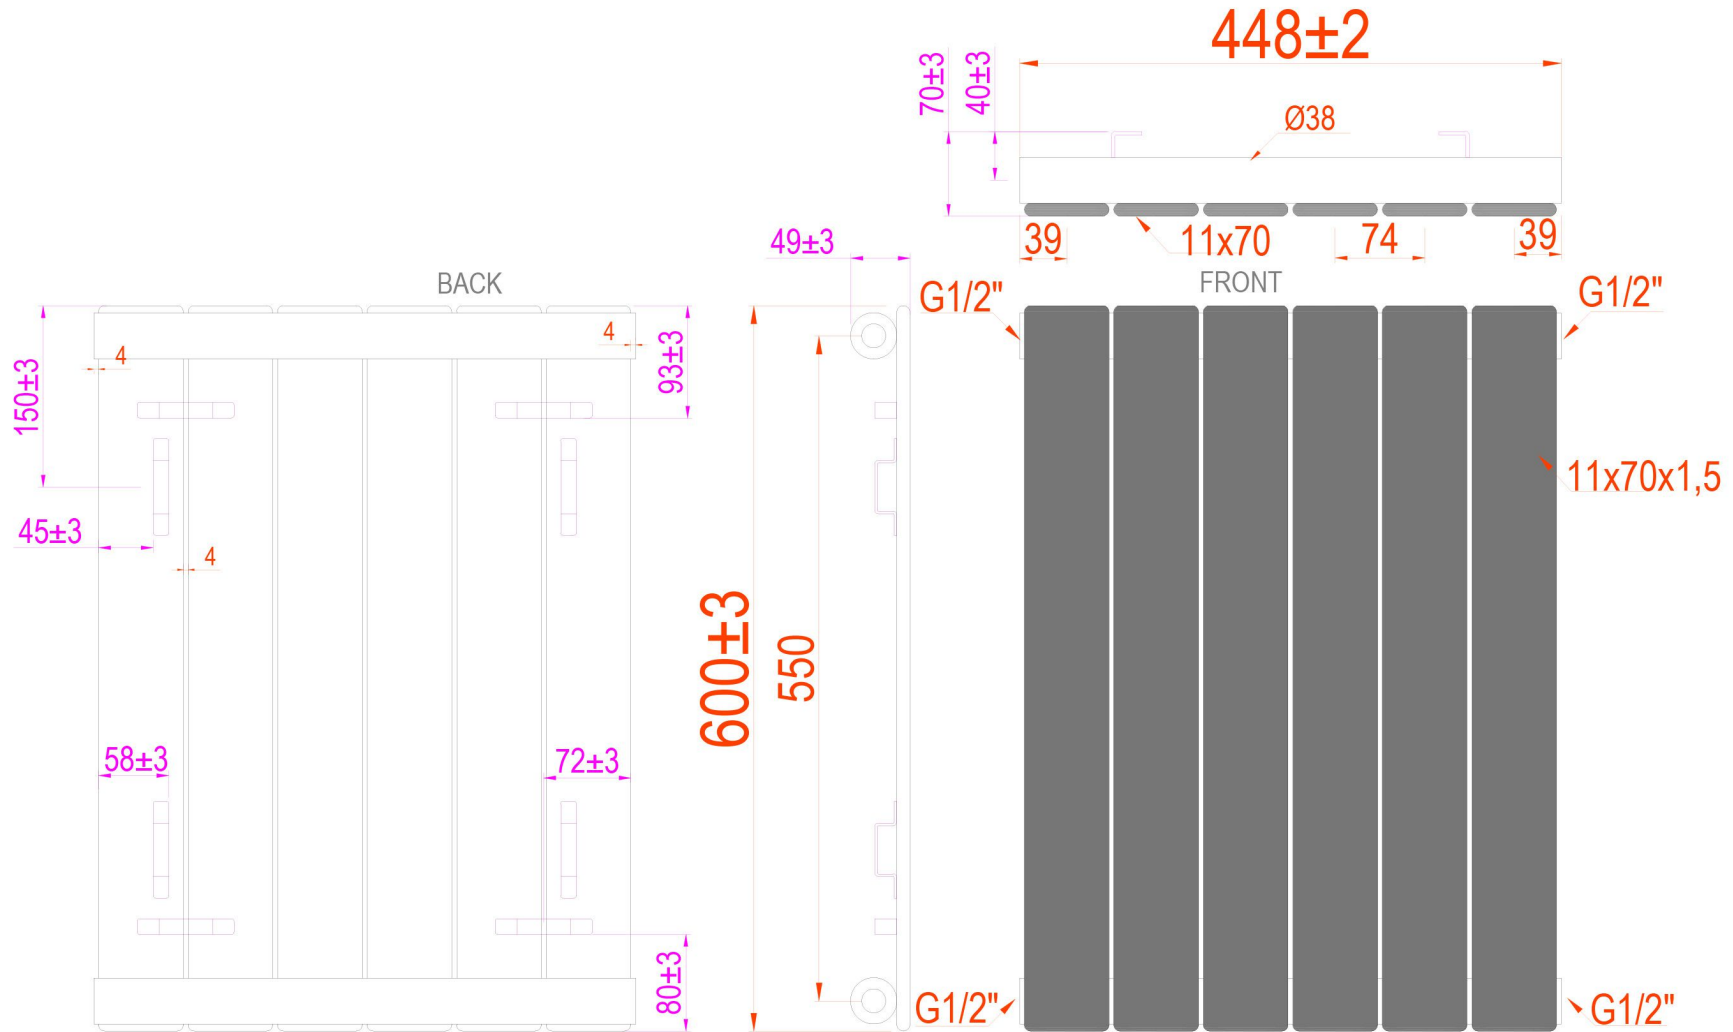

Addington II Type 10 Vertical/Horizontal 600 x 448mm.

Technical Drawing

Eastbrook 

Eastbrook Road, Gloucester GL4 3DB

Technical Helpline : 01452 317890

Mon - Fri / 8am - 5pm

Email : technical@eastbrookco.com